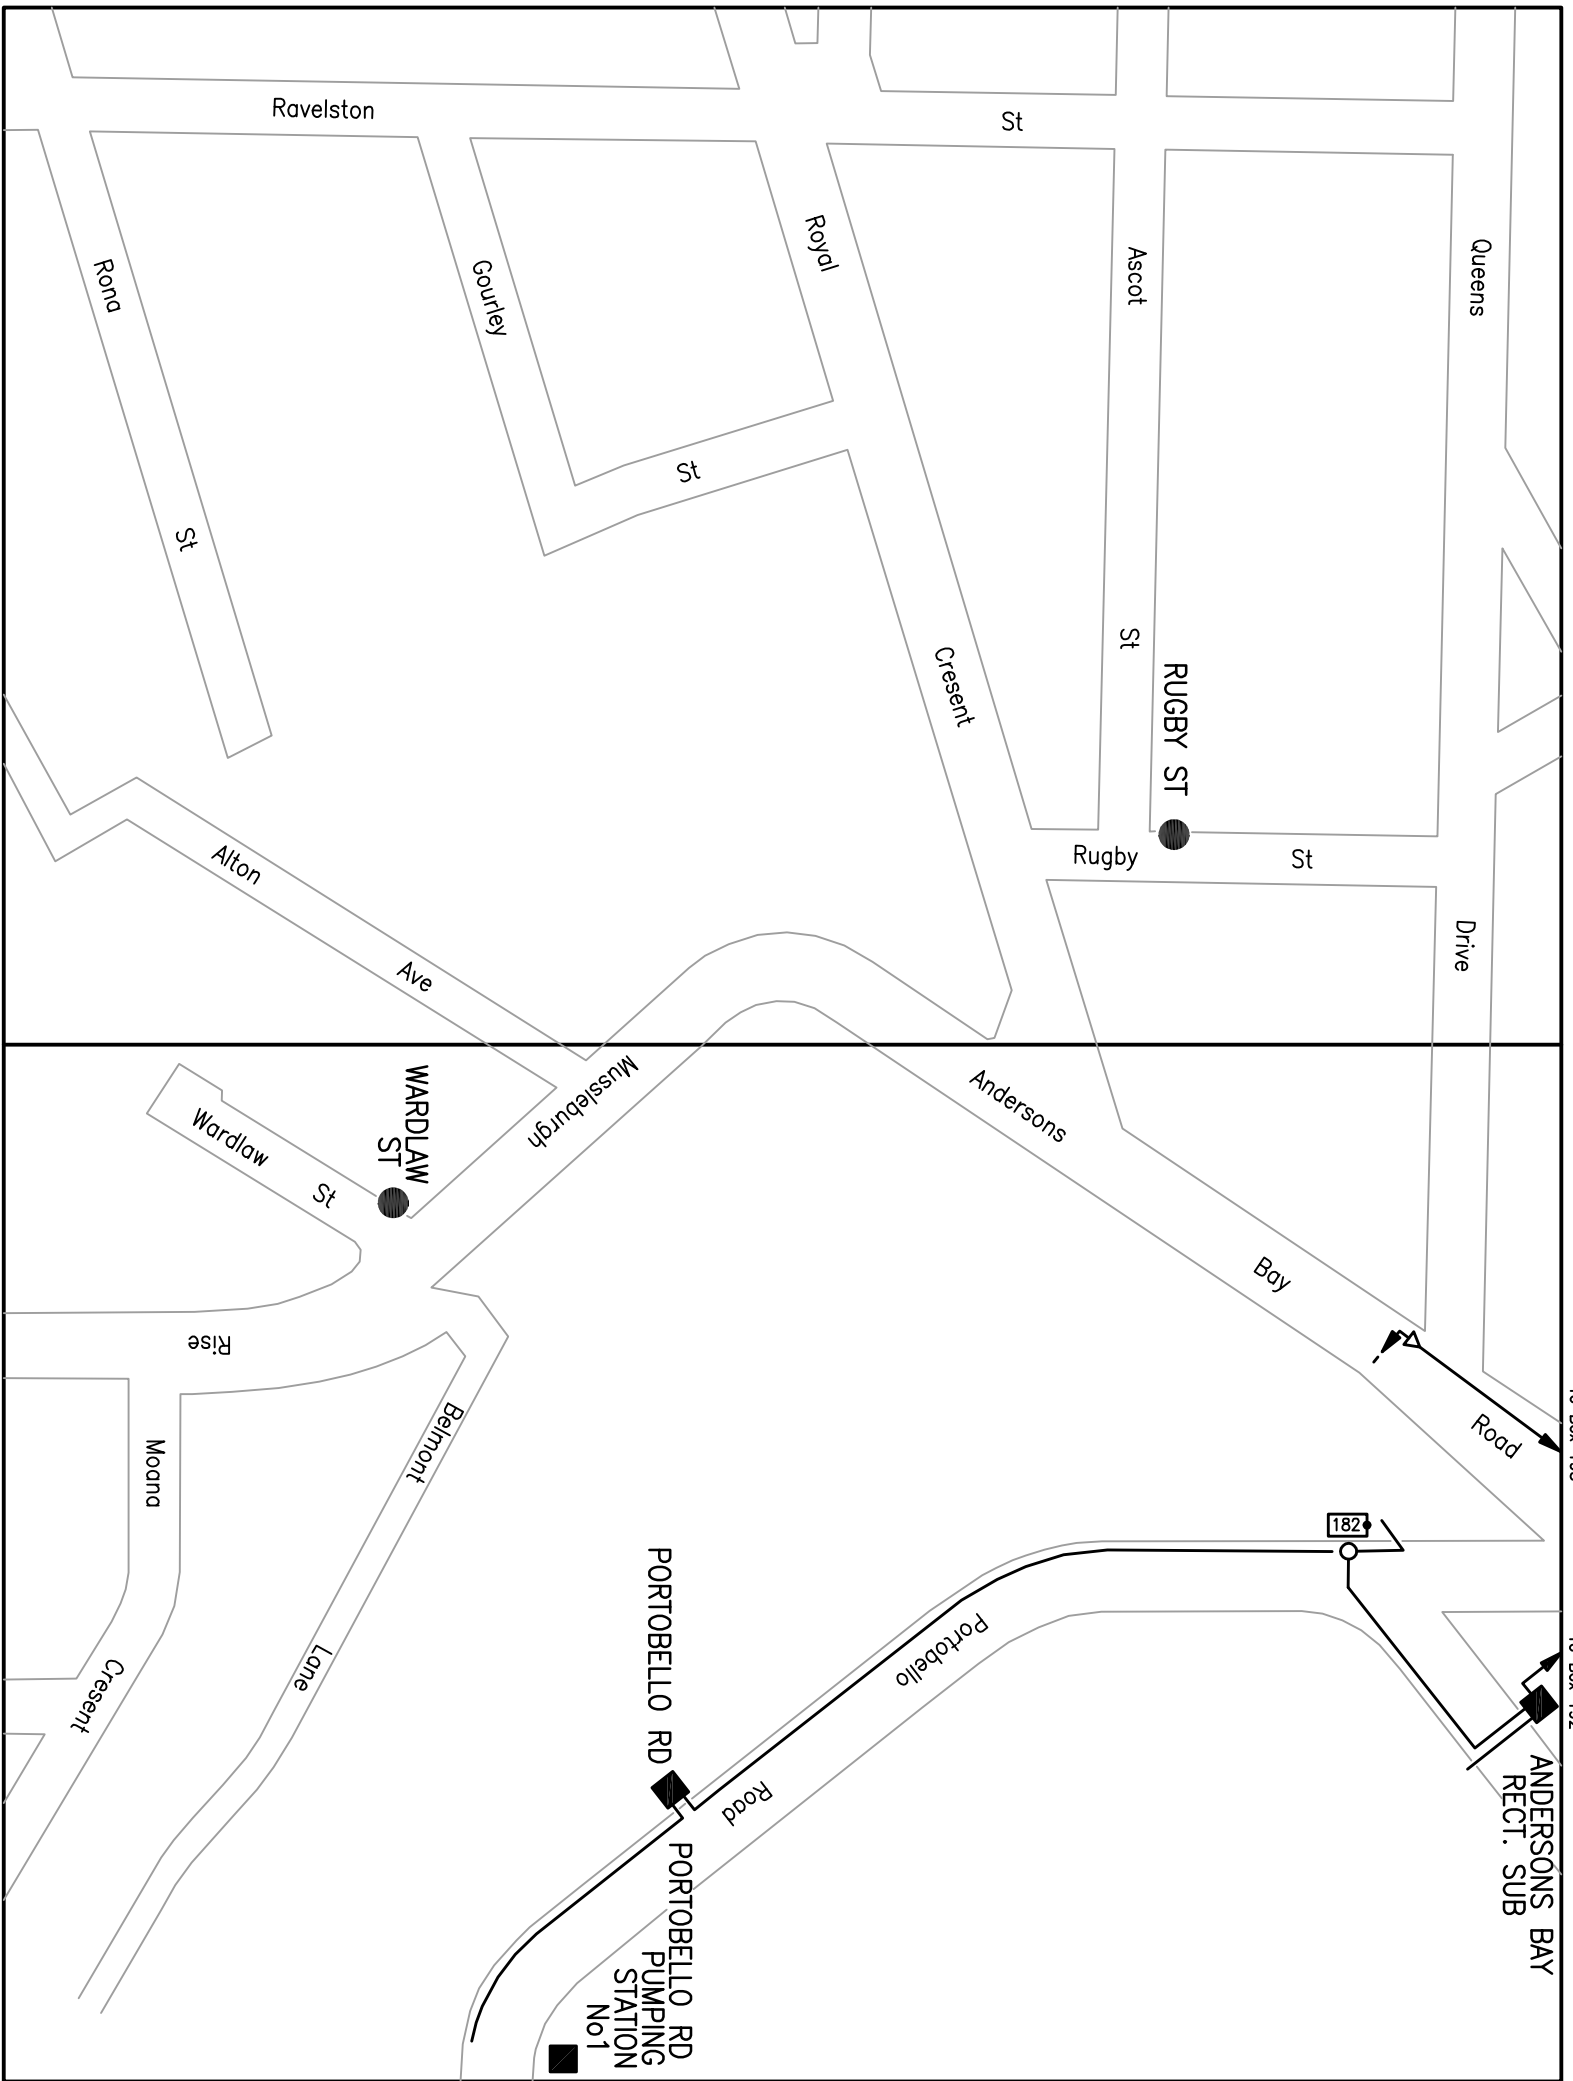

Moray Pl
 Y.M.C.A.
 To Box 62

REVISION	A	B	DRAWN	K B	05/78		L.T. UG LINK BOXES GRIDS R26 & S26	DATE ISSUED	PAGE
COMP. NO	4275	3270	TRACED	C A S	02/07			SR26	
DATE	06/84	02/07	CHECKED						
CHECKED	MA	SM	DES. ENG						